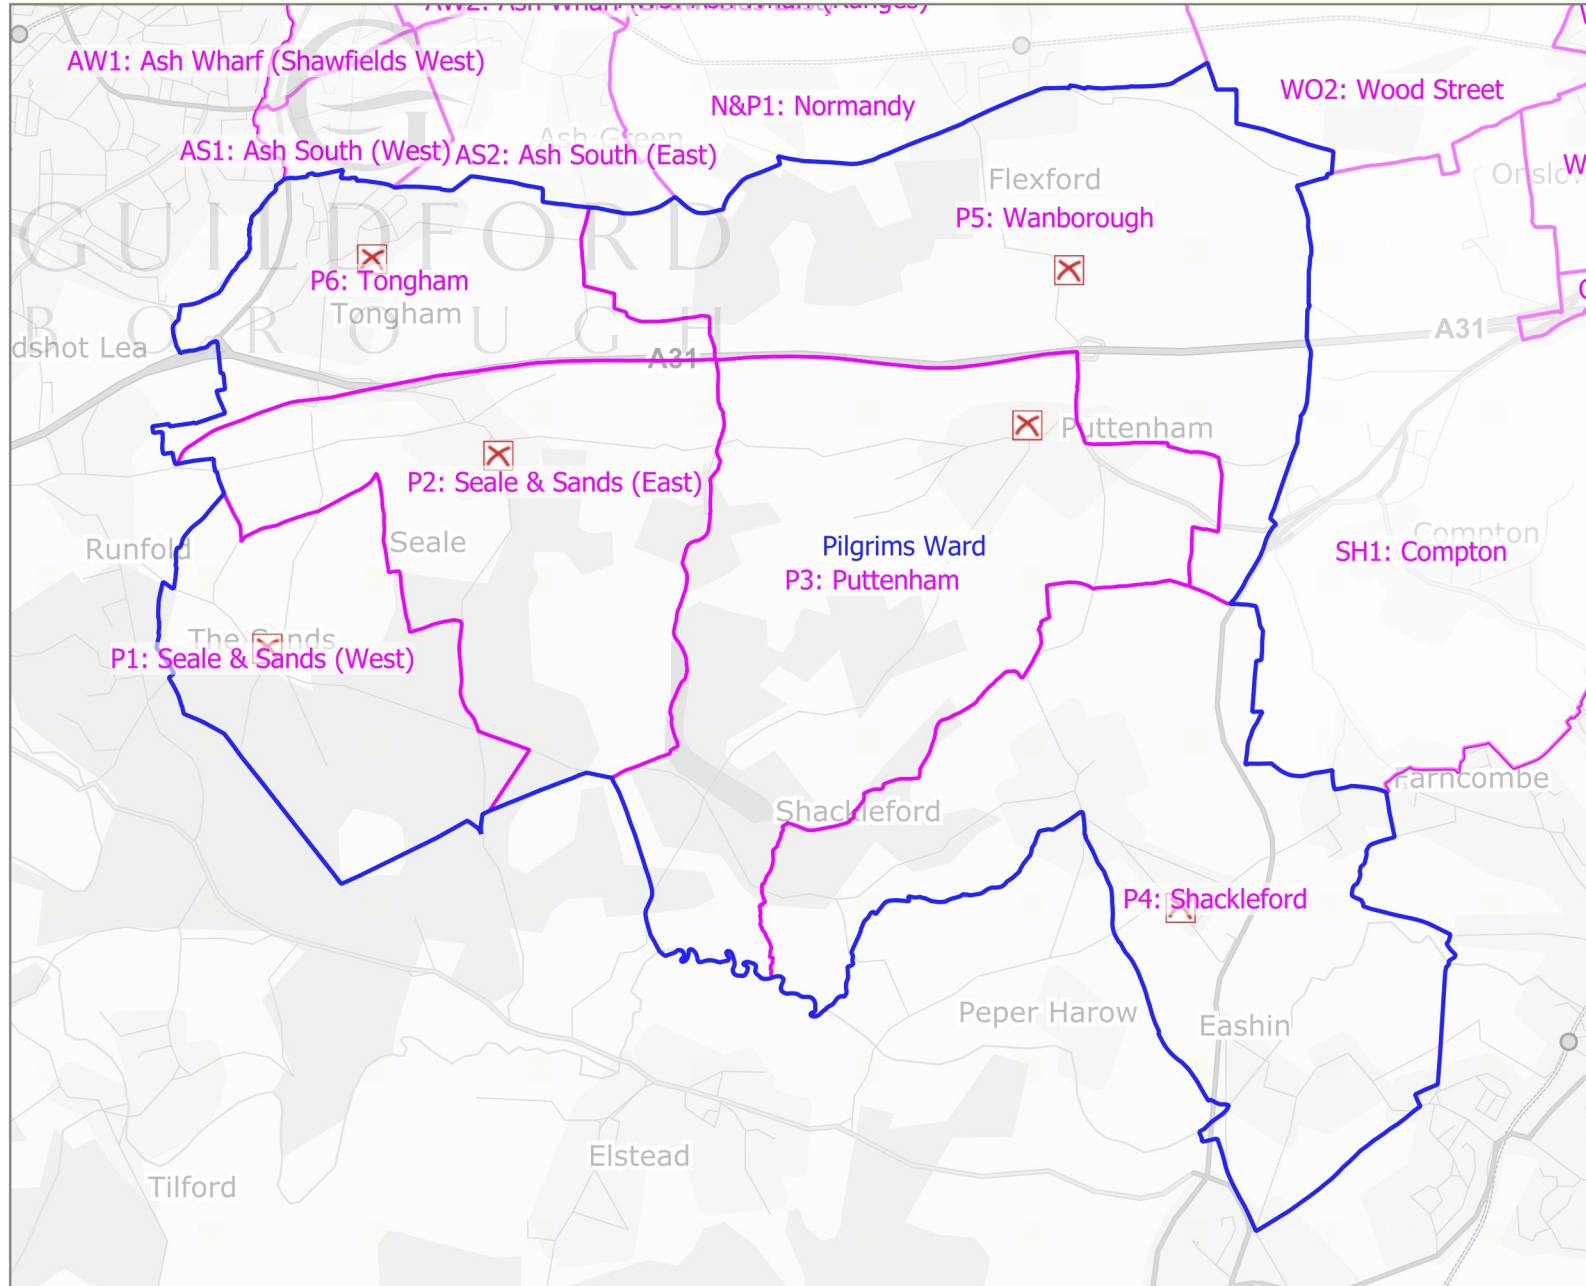

Ward and Polling District Boundaries - Pilgrims Ward

Legend

-  Ward Boundary
-  Polling District
-  Polling Station

Polling Station List

- The Sands Room
- Seale Village Hall
- The Marwick Hall
- Shackleford Village Hall
- The Granary
- Tongham Community Centre

Publication Date: 2022-11-25

Scale at A4:
Diagrammatic

© Crown Copyright 2022. Guildford Borough Council.
Licence No. 100019625.